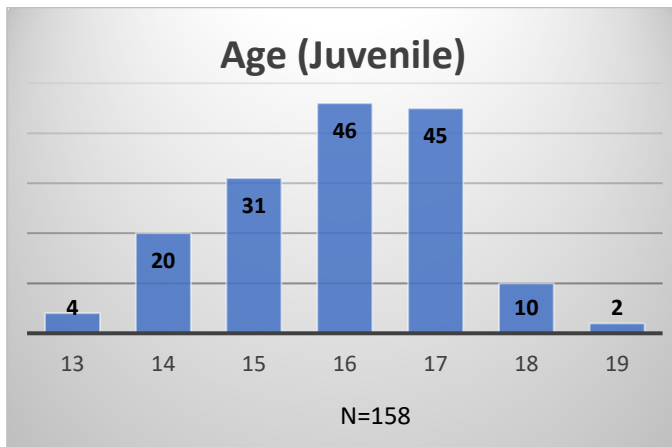

Daily Data Dashboard – March 1, 2024 Demographics for JTDC Population Friday Morning Midnight Count

Total # of probation Involved youth¹: 1,354

¹ Probation Active: Any youth who is pending sentencing with an active social history, has been formally placed on probation or supervision with Cook County Juvenile Probation on the date of the report.

*Age, Gender and Race for Criminal Court population (N=1) is not represented in this report.

Daily Data Dashboard – March 1, 2024
Demographics for JTDC Population
Friday Morning Midnight Count