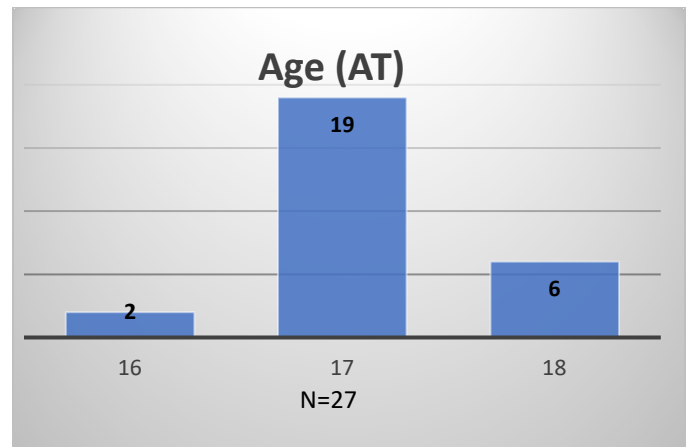

Daily Data Dashboard – March 1, 2024 Demographics for JTDC Population Friday Morning Midnight Count

Total # of probation Involved youth¹: 1,354

¹ Probation Active: Any youth who is pending sentencing with an active social history, has been formally placed on probation or supervision with Cook County Juvenile Probation on the date of the report.

*Age, Gender and Race for Criminal Court population (N=1) is not represented in this report.

Daily Data Dashboard – March 1, 2024
Demographics for JTDC Population
Friday Morning Midnight Count