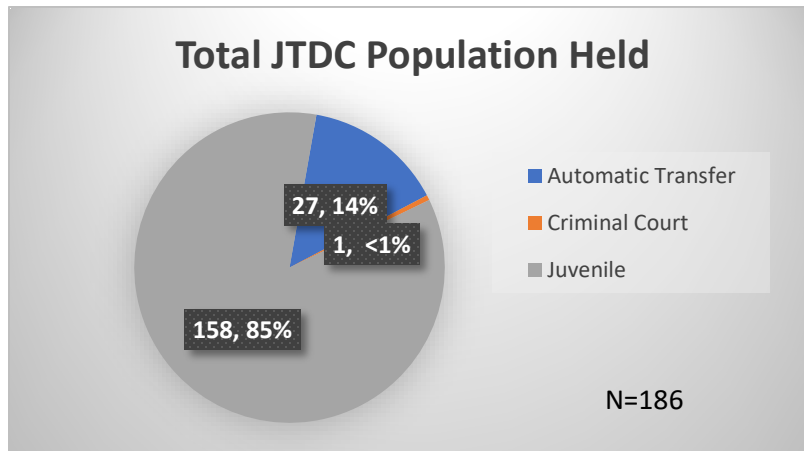

Daily Data Dashboard – March 1, 2024 Demographics for JTDC Population Friday Morning Midnight Count

Total # of probation Involved youth¹: 1,354

¹ Probation Active: Any youth who is pending sentencing with an active social history, has been formally placed on probation or supervision with Cook County Juvenile Probation on the date of the report.

*Age, Gender and Race for Criminal Court population (N=1) is not represented in this report.

Daily Data Dashboard – March 1, 2024
Demographics for JTDC Population
Friday Morning Midnight Count