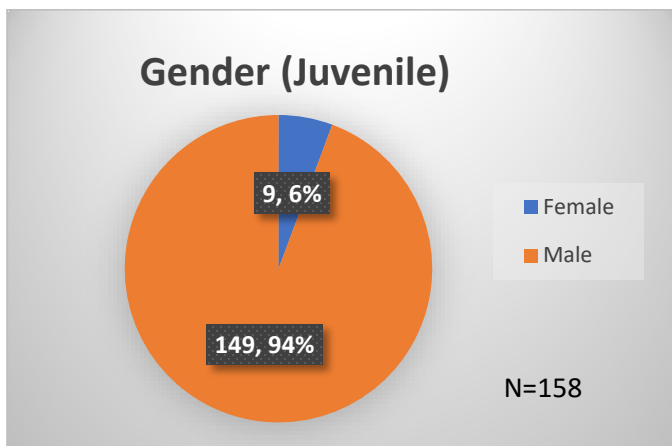

Daily Data Dashboard – March 1, 2024 Demographics for JTDC Population Friday Morning Midnight Count

Total # of probation Involved youth¹: 1,354

¹ Probation Active: Any youth who is pending sentencing with an active social history, has been formally placed on probation or supervision with Cook County Juvenile Probation on the date of the report.

*Age, Gender and Race for Criminal Court population (N=1) is not represented in this report.

Daily Data Dashboard – March 1, 2024
Demographics for JTDC Population
Friday Morning Midnight Count