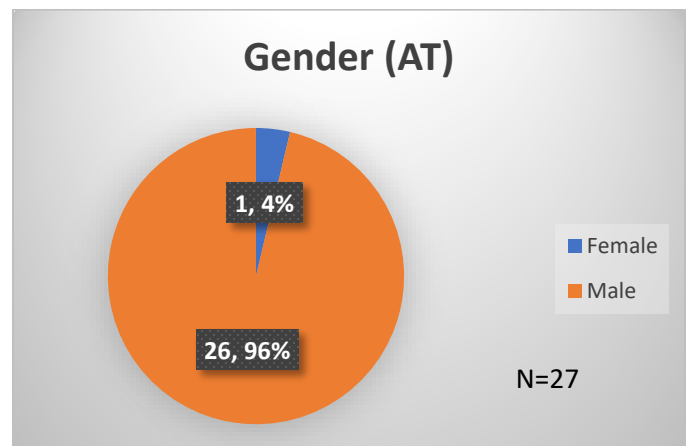

Daily Data Dashboard – March 1, 2024 Demographics for JTDC Population Friday Morning Midnight Count

Total # of probation Involved youth¹: 1,354

¹ Probation Active: Any youth who is pending sentencing with an active social history, has been formally placed on probation or supervision with Cook County Juvenile Probation on the date of the report.

*Age, Gender and Race for Criminal Court population (N=1) is not represented in this report.

Daily Data Dashboard – March 1, 2024
Demographics for JTDC Population
Friday Morning Midnight Count